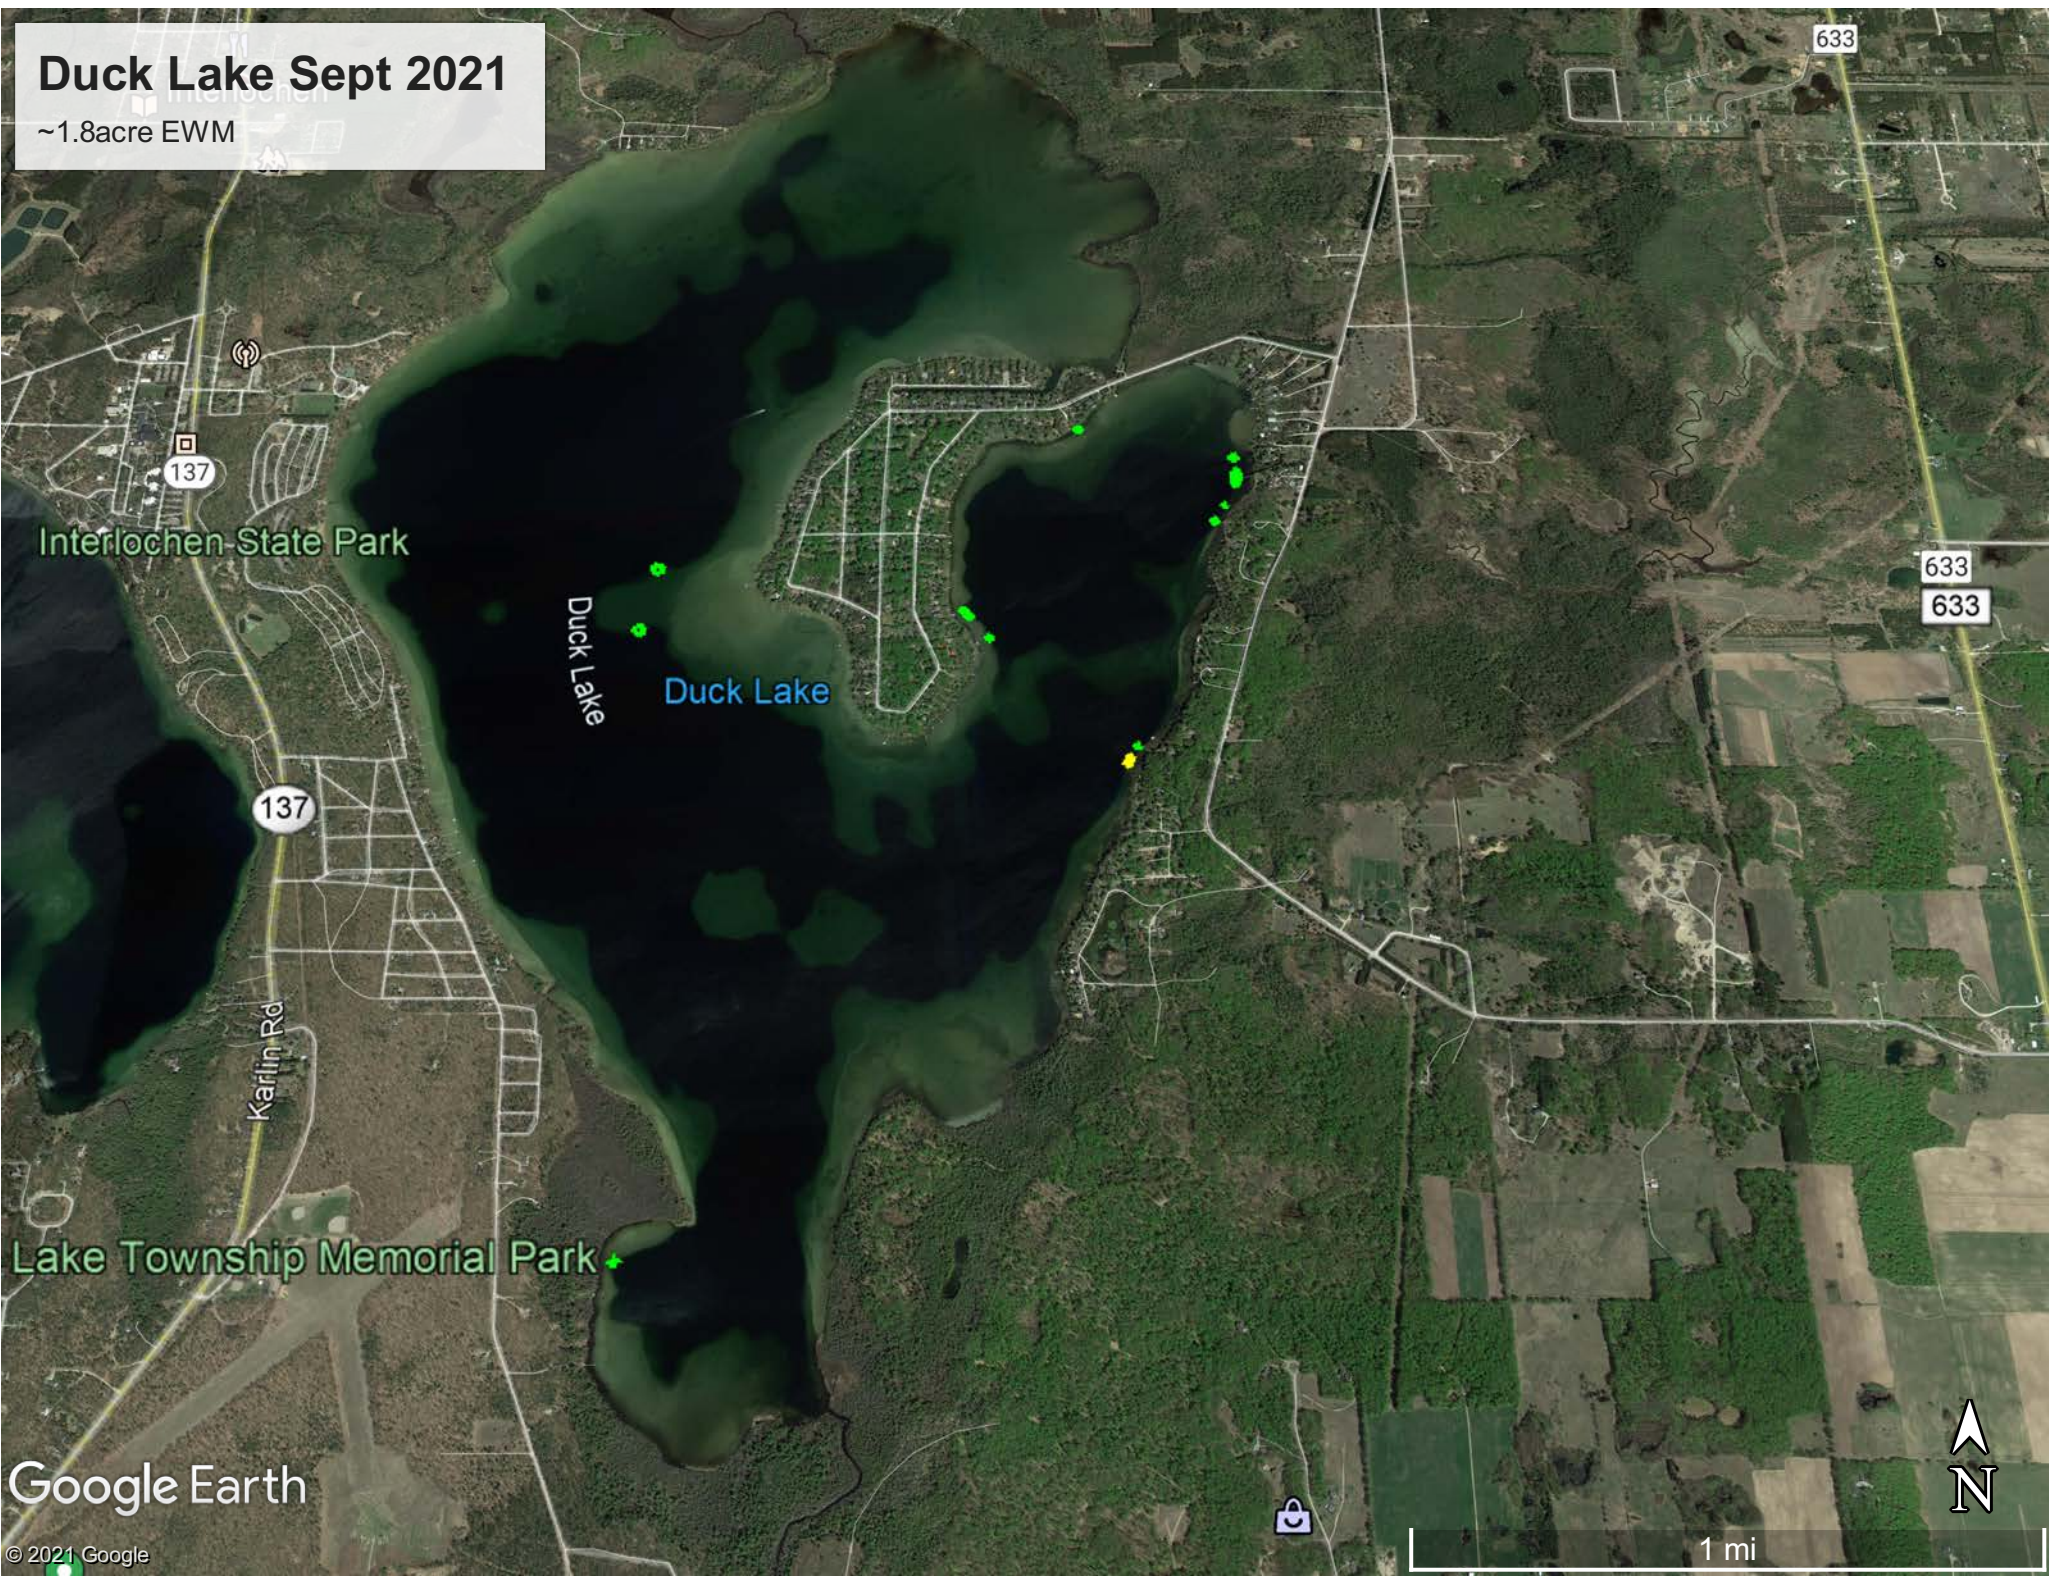

Duck Lake Sept 2021

~1.8acre EWM

Interlochen State Park

Duck Lake

Duck Lake

Karlin Rd

Lake Township Memorial Park

Google Earth

© 2021 Google

1 mi

633

633

633

137

137