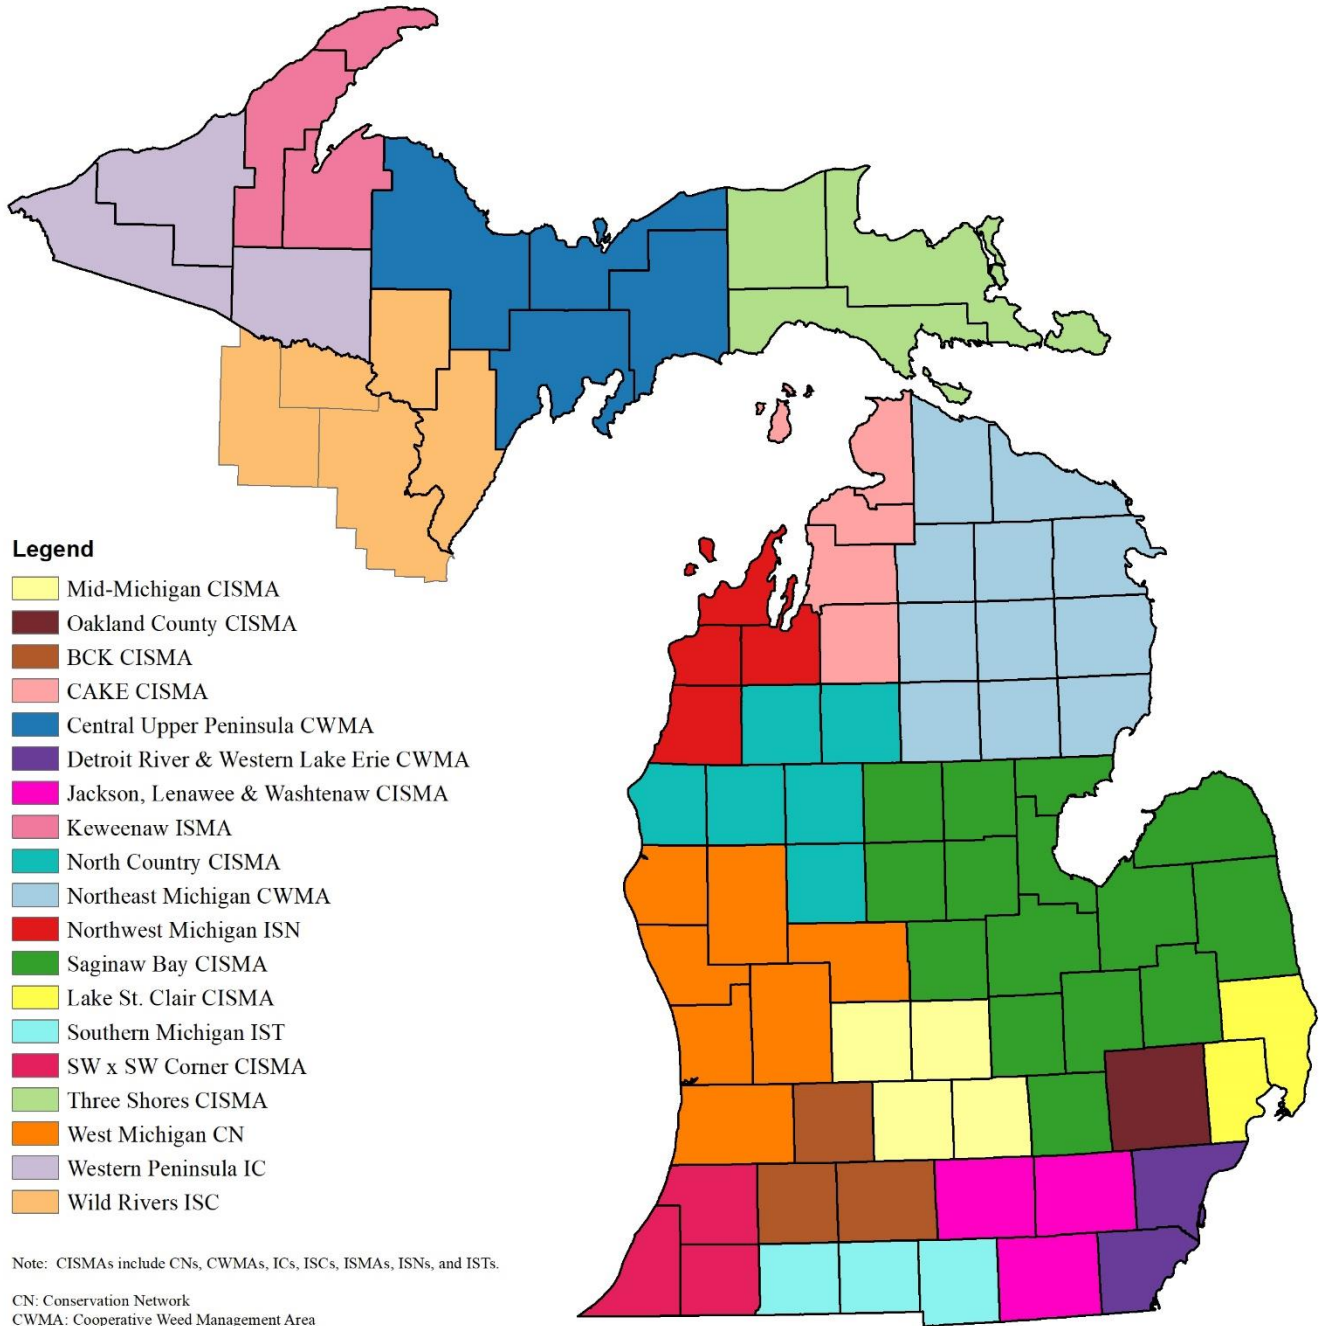

# Michigan Cooperative Invasive Species Management Areas

**Legend**

- Mid-Michigan CISMA
- Oakland County CISMA
- BCK CISMA
- CAKE CISMA
- Central Upper Peninsula CWMA
- Detroit River & Western Lake Erie CWMA
- Jackson, Lenawee & Washtenaw CISMA
- Keweenaw ISMA
- North Country CISMA
- Northeast Michigan CWMA
- Northwest Michigan ISN
- Saginaw Bay CISMA
- Lake St. Clair CISMA
- Southern Michigan IST
- SW x SW Corner CISMA
- Three Shores CISMA
- West Michigan CN
- Western Peninsula IC
- Wild Rivers ISC

Note: CISMAs include CNs, CWMAAs, ICs, ISCs, ISMAs, ISNs, and ISTs.

CN: Conservation Network  
 CWMA: Cooperative Weed Management Area  
 IC: Invasives Coalition  
 ISC: Invasive Species Coalition  
 ISMA: Invasive Species Management Area  
 ISN: Invasive Species Network  
 IST: Invasive Species Team